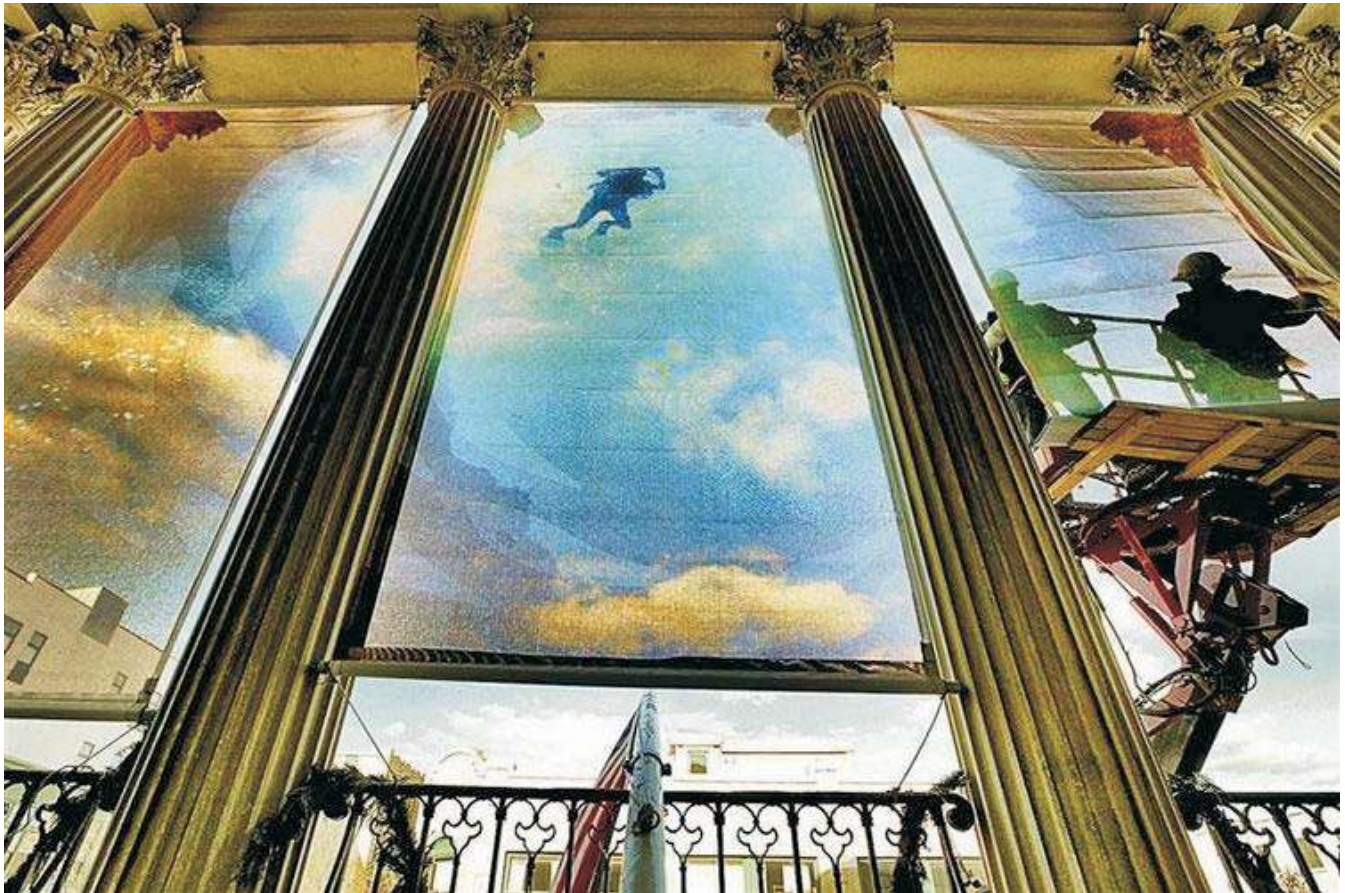

## One from column A...

PETER PEREIRA/THE STANDARD-TIMES

Poyant Signs employees Steve Dunham and Angel Mejias install the new Ocean Explorium banner that spans three sections between the columns of the Whelan Associates building on Union Street in downtown New Bedford on Monday. The banner was designed by George Telheiro of Out of the Box Creative.